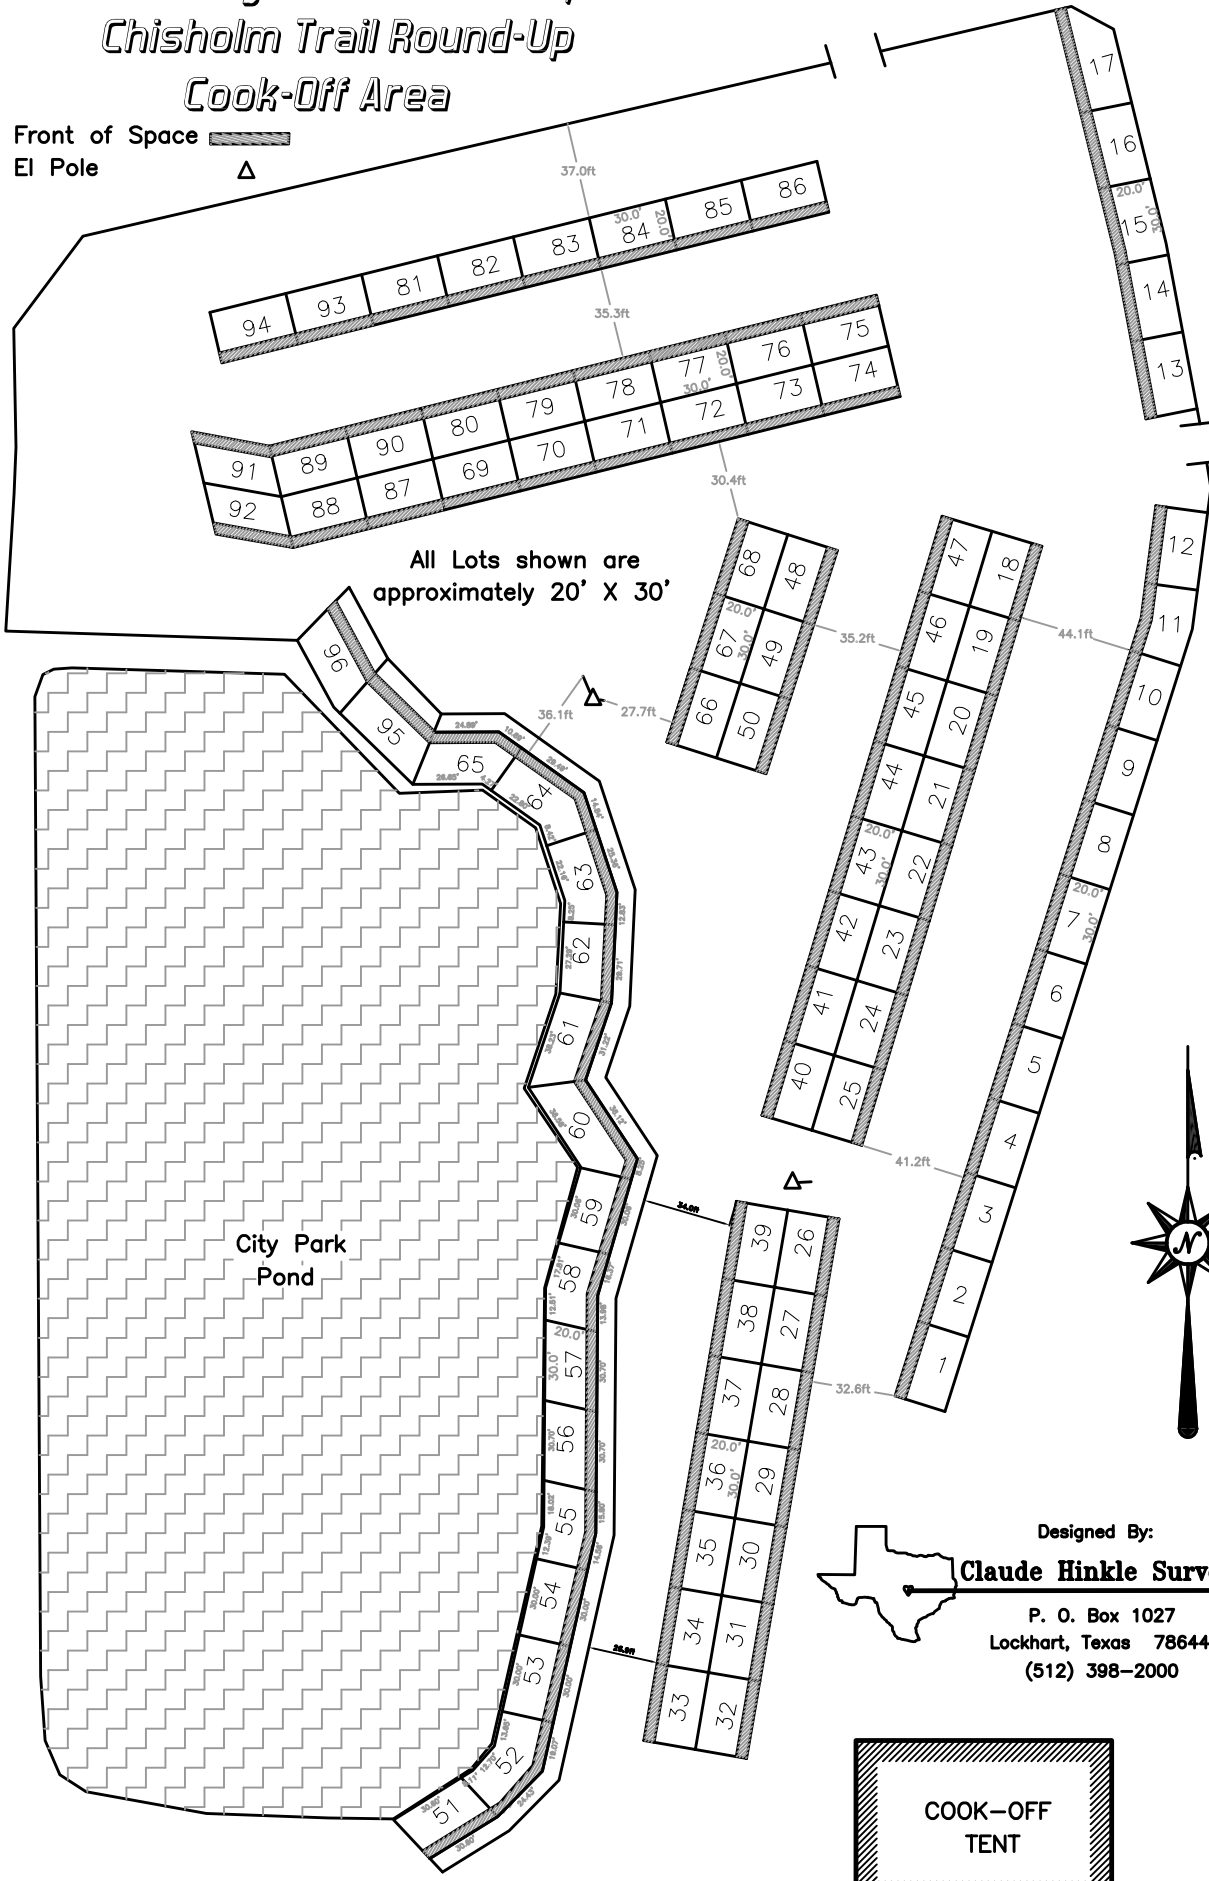

Lockhart City Park Lockhart, Texas

Chisholm Trail Round-Up

Cook-Off Area

Front of Space 

El Pole 

All Lots shown are approximately 20' X 30'

City Park Pond

Designed By:

Claude Hinkle Surveyors

P. O. Box 1027
Lockhart, Texas 78644
(512) 398-2000